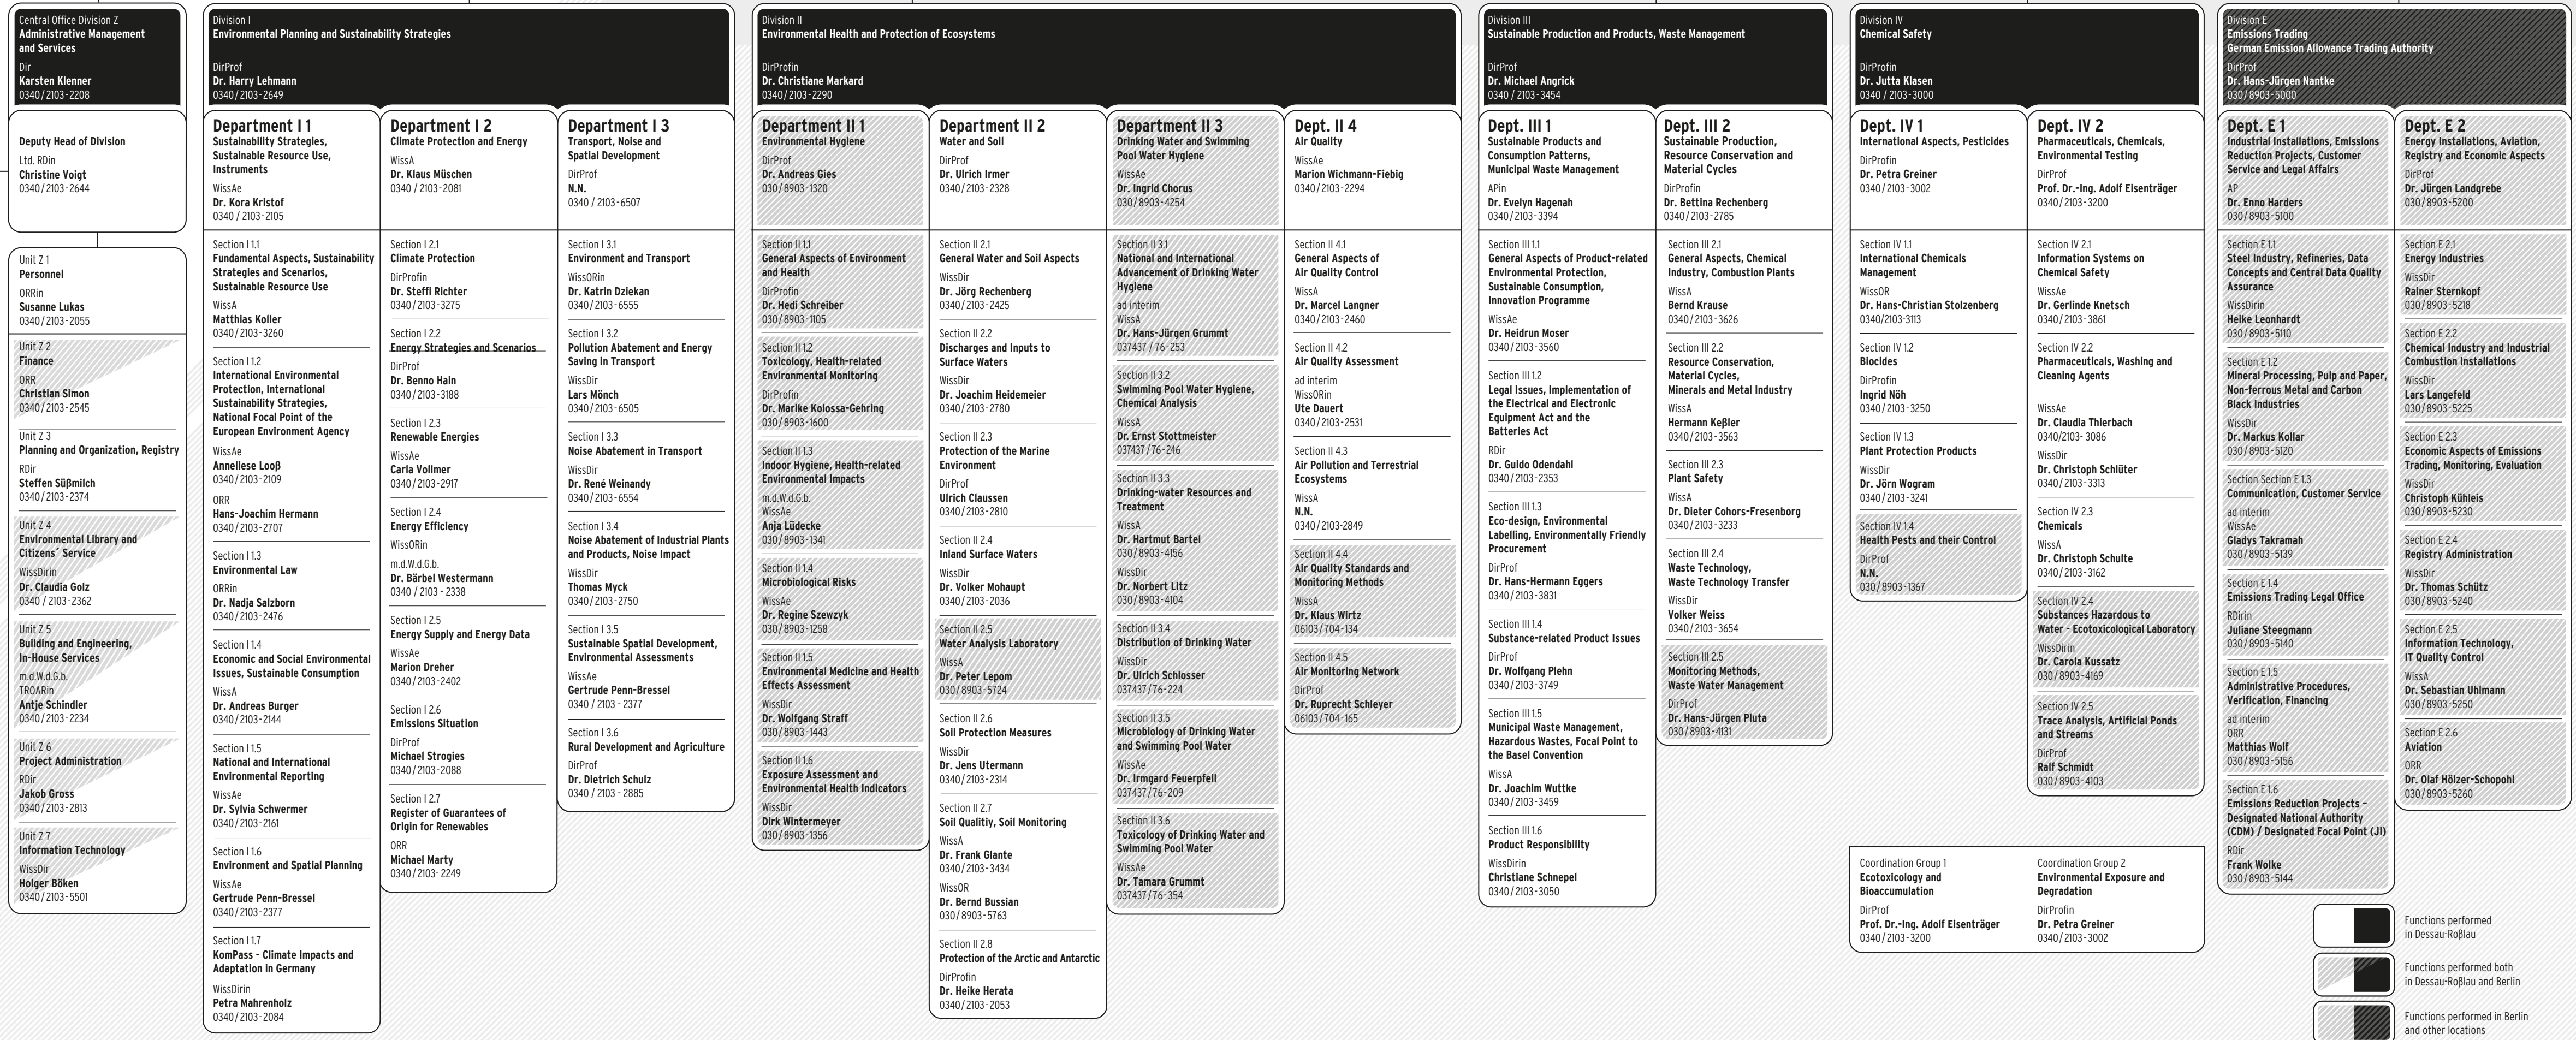

National EU Air Quality Reference Laboratory at the Federal Environment Agency
Paul-Ehrlich-Str. 29
63225 Langen
Tel.: 06103 / 704-134

Central Office for the Exchange of Information on Best Available Techniques under the IPPC Directive at the Federal Environment Agency
Postfach 14 06
06813 Dessau-Roßlau
Tel.: 0340 / 2103-3233

Legend for organizational chart: Functions performed in Dessau-Roßlau (solid black), Functions performed both in Dessau-Roßlau and Berlin (diagonal lines), Functions performed in Berlin and other locations (hatched).